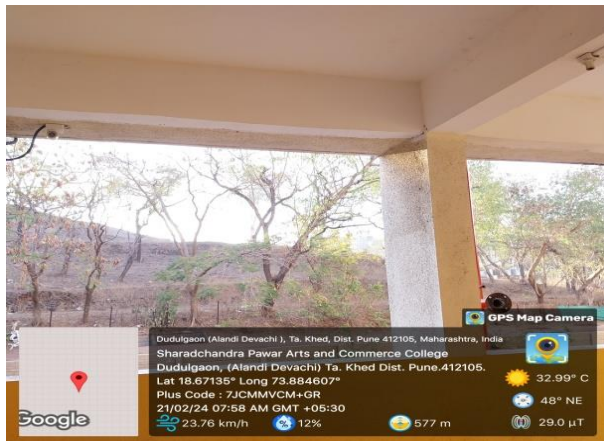

**Shri Gajanan Maharaj Shikshan Prasarak Mandal's
Sharadchandra Pawar Arts and Commerce College
Alandi Devachi, (Dudulgaon) Tal. Khed, Pune-412105**

(Affiliated to Savitribai Phule Pune University, Recognized by Govt. of Maharashtra)

CCTV

H. Borat
PRINCIPAL
Sharadchandra Pawar Arts & Commerce College
Dudulgaon (Alandi), Pune.